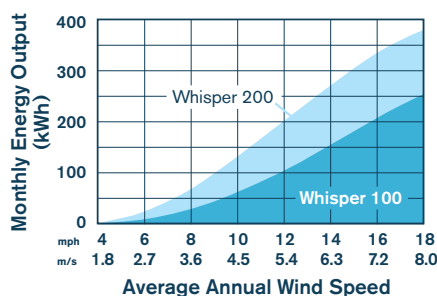

MONTHLY ENERGY

FIVE YEAR WARRANTY

Southwest Windpower

1801 W. Route 66
Flagstaff, AZ 86001 USA

928.779.9463
www.windenergy.com

Makers of Skystream 3.7® / AIR / Whisper

♻️ Printed on recycled paper using vegetable inks.