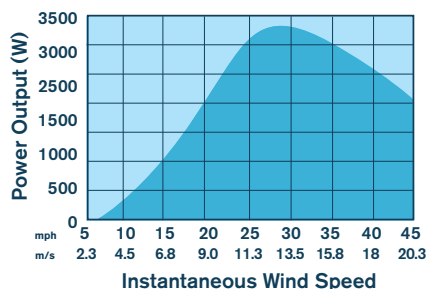

Whisper 500

Serious Power from a Medium Sized Small Wind Turbine

The Whisper 500 can produce enough energy to power an entire home. Assuming a 12 mph (5.4 m/s) wind, a Whisper 500 will produce as much as 500 kWh per month. That is enough energy to power the average California home.

- 5 year warranty
- Durable composite blades
- Powder coated steel body
- Includes Whisper Controller with diversion load and display
- Angle-governor protects blades and allows maximum output in any wind

Made in the USA

Technical Specifications

Rotor Diameter	15 feet (4.5 m)
Weight	155 lb (70 kg)
Shipping Dimensions	Box 1 (body): 36 x 25 x 32 in (914 x 635 x 812 mm) 295 lb (133.8 kg)
	Box 2 (blades): 88 x 12 x 6 in (2235 x 305 x 152 mm) 38 lb (17.2 kg)
	Box 3 (controller): 22 x 15 x 10 in (559 x 381 x 254 mm) 75 lb (35 kg)
Mount	5 in schedule 40 (12.7 cm) pipe
Start-Up Wind Speed	7.5 mph (3.4 m/s)
Voltage	24, 36, 48 VDC (high voltage avail.)
Rated Power	3000 watts at 24 mph (10.5 m/s)
Peak Power	3200 watts at 27 mph (12 m/s)
Turbine Controller	Whisper Charge Controller (included)
Body	Welded steel; powder coated protection (not marine grade)
Blades	2-Carbon reinforced fiberglass
Overspeed Protection	Side-furling
Kilowatt Hours/Month	538 kWh/mo at 12 mph (5.4 m/s)
Survival Wind Speed	120 mph (55 m/s)
Warranty	5 year limited warranty

POWER

MONTHLY ENERGY

FIVE YEAR WARRANTY

Southwest Windpower

1801 W. Route 66
Flagstaff, AZ 86001 USA

928.779.9463
www.windenergy.com

Makers of Skystream 3.7® / AIR / Whisper

♻️ Printed on recycled paper using vegetable inks.