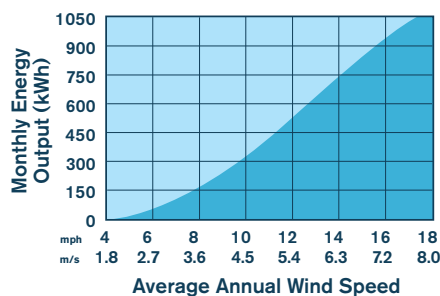

MONTHLY ENERGY

FIVE YEAR WARRANTY

Southwest Windpower

1801 W. Route 66
Flagstaff, AZ 86001 USA

928.779.9463
www.windenergy.com

Makers of Skystream 3.7® / AIR / Whisper

♻️ Printed on recycled paper using vegetable inks.