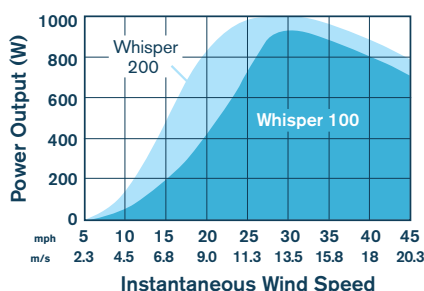

Whisper 100/200

Reliable Remote Power

Whisper 100 provides dependable energy for remote homes, telecommunication sites and rural applications in moderate to extreme environments. Reliable operation by thousands of customers makes Whisper 100 the top selling small wind turbine in its class. Assuming a 12 mph (5.4 m/s) average wind, a Whisper 100 will produce 100 kWh per month. Best for moderate to high wind – 9 mph (4 m/s) and above.

The versatile Whisper 200 powers applications from remote homes to water pumping. The Whisper 200's 9-foot (2.7 m) blade has almost twice the swept area of the Whisper 100, yielding twice the energy. A high voltage model is available for transmission over long distances. Best for low to moderate wind – 7 mph (3 m/s) and above.

Technical Specifications

WHISPER 100

Rotor Diameter	7 ft (2.1 m)
Weight	47 lb (21 kg) box: 74 lb (22.56 kg)
Shipping Dimensions	51 x 20 x 13 in (1295 x 508 x 330 mm)
Mount	2.5 in schedule 40 (6.35 cm) pipe
Start-Up Wind Speed	7.5 mph (3.4 m/s)
Voltage	12, 24, 36, 48 VDC
Rated Power	900 watts at 28 mph (12.5 m/s)
Turbine Controller	Whisper controller
Body	Cast aluminum/marine option
Blades	3-Carbon reinforced fiberglass
Overspeed Protection	Patented side-furling
Kilowatt Hours Per Month	100 kWh/mo at 12 mph (5.4 m/s)
Survival Wind Speed	120 mph (55 m/s)
Warranty	5 year limited warranty

WHISPER 200